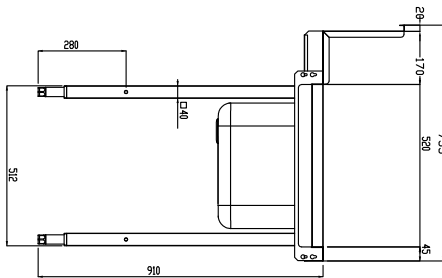

Short Form Specification

Item No. _____

Designed for rack type dishwashers. Constructed in 304 AISI stainless steel. Integrated splashback.

N. 2 square 40x40mm square legs with height-adjustable feet.

Sink size 500x400x300mm with overflow pipe and drain hole. Basket direction: from right to left.

Sustainability

- Stainless steel feet 50 mm adjustable in height to align the operation height between the dishwasher and table as well as to ensure that tables drain back into the dishwasher.

Optional Accessories

- 2 legs for floor mounted storing shelf PNC 855296
- Dish scraper PNC 855297
- Undershelf for Dishwasher table, 1200 mm PNC 865352
- Floor fastening kit for 2 square legs PNC 865386
- Removable bridge table, 800 mm PNC 865418
- Removable bridge table with hole, 800 mm PNC 865419
- Wall/floor mounted storing shelf, 1100 mm PNC 865420

APPROVAL: _____

Front

Side

D = Drain

Top

Key Information:

External dimensions, Width:	1200 mm
865404 (BHRPTB11R)	1200 mm
External dimensions, Depth:	755 mm
External dimensions, Height:	1170 mm
Net weight:	22 kg
Splashback Dimensions, Height:	260 mm
Basin dimensions:	