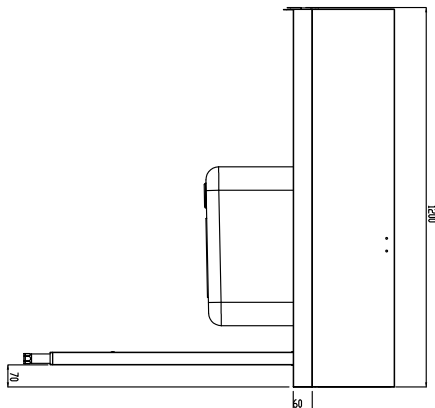

Short Form Specification

Item No. _____

Designed for rack type dishwashers. Constructed in 304 AISI stainless steel. Integrated splashback.

N. 2 square 40x40mm square legs with height-adjustable feet.

Sink size 500x400x300mm with overflow pipe and drain hole. Basket direction: from right to left.

Sustainability

- Stainless steel feet 50 mm adjustable in height to align the operation height between the dishwasher and table as well as to ensure that tables drain back into the dishwasher.

Optional Accessories

- 2 legs for floor mounted storing shelf PNC 855296
- Dish scraper PNC 855297
- Undershelf for Dishwasher table, 1200 mm PNC 865352
- Floor fastening kit for 2 square legs PNC 865386
- Removable bridge table, 800 mm PNC 865418
- Removable bridge table with hole, 800 mm PNC 865419
- Wall/floor mounted storing shelf, 1100 mm PNC 865420

APPROVAL: _____

Front

Side

D = Drain

Top

Key Information:

External dimensions, Width:	1200 mm
865404 (BHRPTB11R)	1200 mm
External dimensions, Depth:	755 mm
External dimensions, Height:	1170 mm
Net weight:	22 kg
Splashback Dimensions, Height:	260 mm
Basin dimensions:	