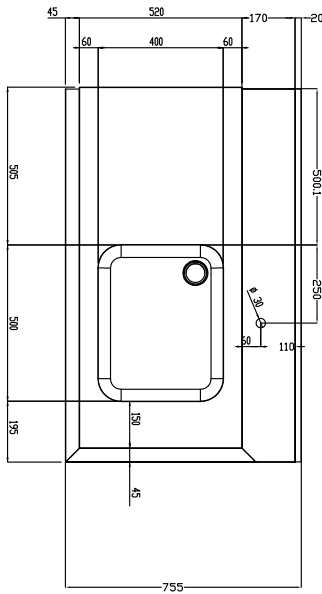

Short Form Specification

Item No. _____

Designed for rack type dishwashers. Constructed in 304 AISI stainless steel. Integrated splashback.

N. 2 square 40x40mm square legs with height-adjustable feet.

Sink size 500x400x300mm with overflow pipe and drain hole. Basket direction: from right to left.

Main Features

- Supplied knocked-down and easy to assemble.
- Designed for 500x500 mm dishwashing racks.
- The table is intended to be directly connected with the rack type in the loading side from right to left direction.
- Suitable to be installed alone with the rack type dishwasher to save space.

Sustainability

- Stainless steel feet 50 mm adjustable in height to align the operation height between the dishwasher and table as well as to ensure that tables drain back into the dishwasher.

Optional Accessories

APPROVAL: _____

Front

Side

D = Drain

Top

Key Information:

External dimensions, Width:	1200 mm
865404 (BHRPTB11R)	1200 mm
External dimensions, Depth:	755 mm
External dimensions, Height:	1170 mm
Net weight:	22 kg
Splashback Dimensions, Height:	260 mm
Basin dimensions:	